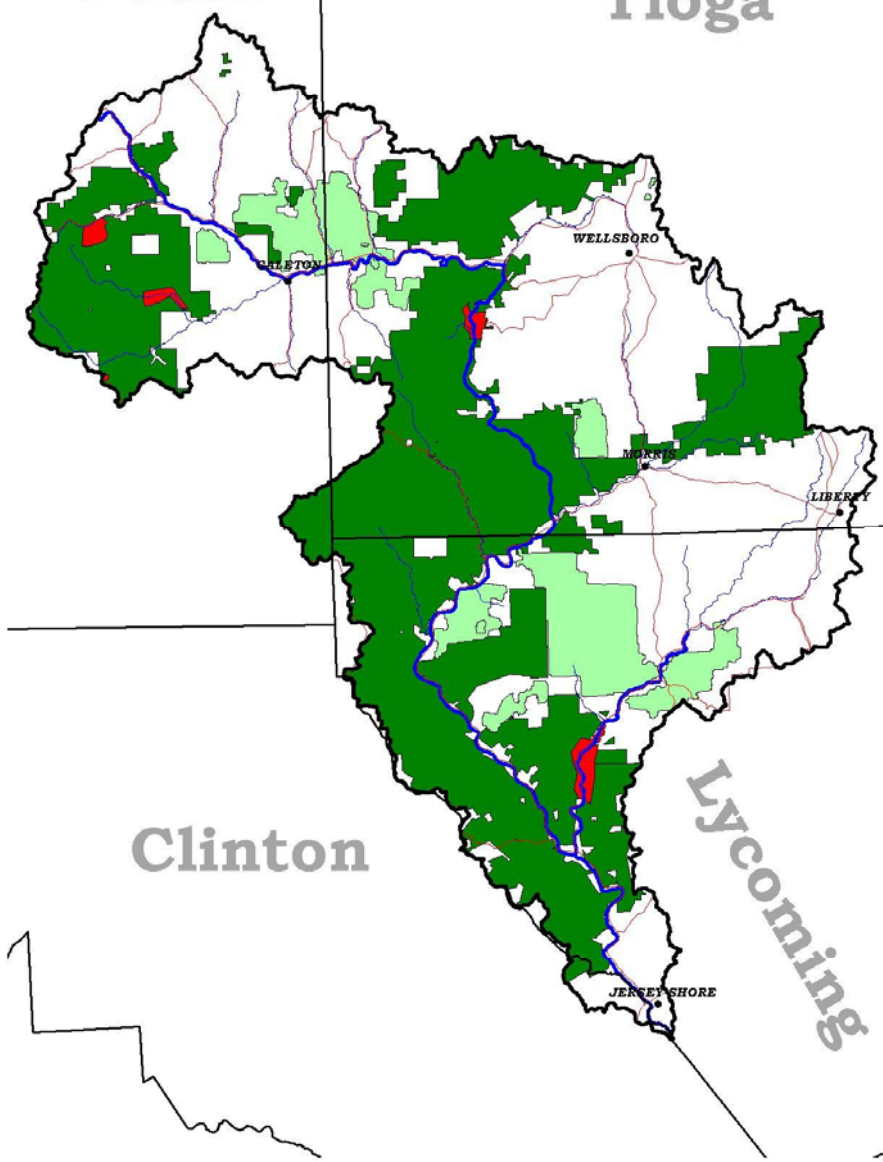

**Pine Creek Watershed  
State Land Map**

**MAP 5**

Potter

Tioga

-  State Parks
-  State Game Lands
-  State Forest Lands